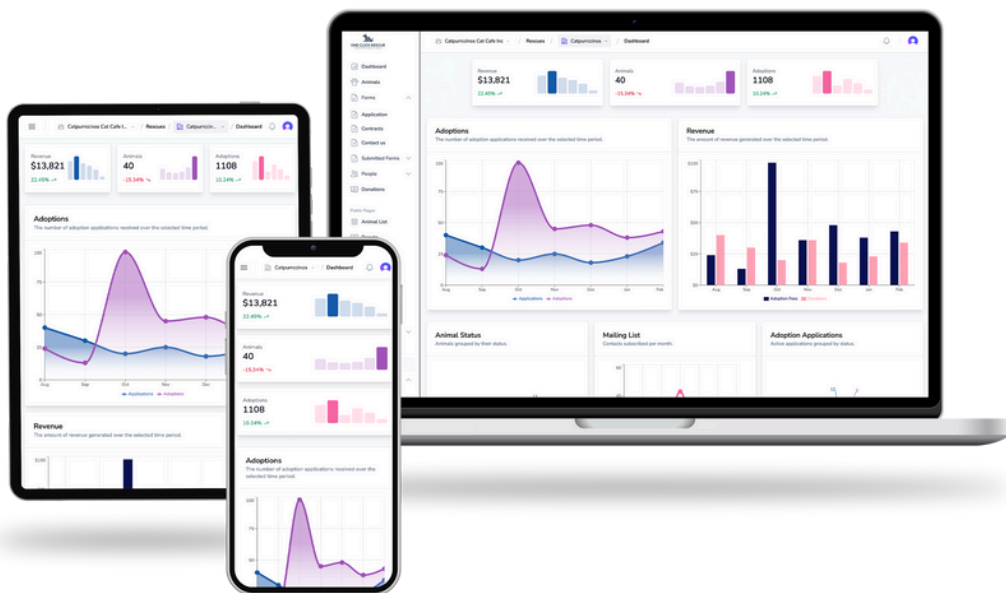

ONE CLICK RESCUE
EMPOWERING RESCUE HEROES

HOW TO CREATE & MANAGE YOUR LOCATIONS

Locations

Use the locations feature if you have animals located at different places/facilities. Locations can be connected to each animal, and that location would display on the animal's profile on the public page.

On the top left of your dashboard, you will find the menu navigation (☰ icon on mobile), scroll down to find the Configuration section, click on **Settings > Locations**.

1 Primary Location

By default there will already be a location listed using the address/phone number that you used upon sign up.