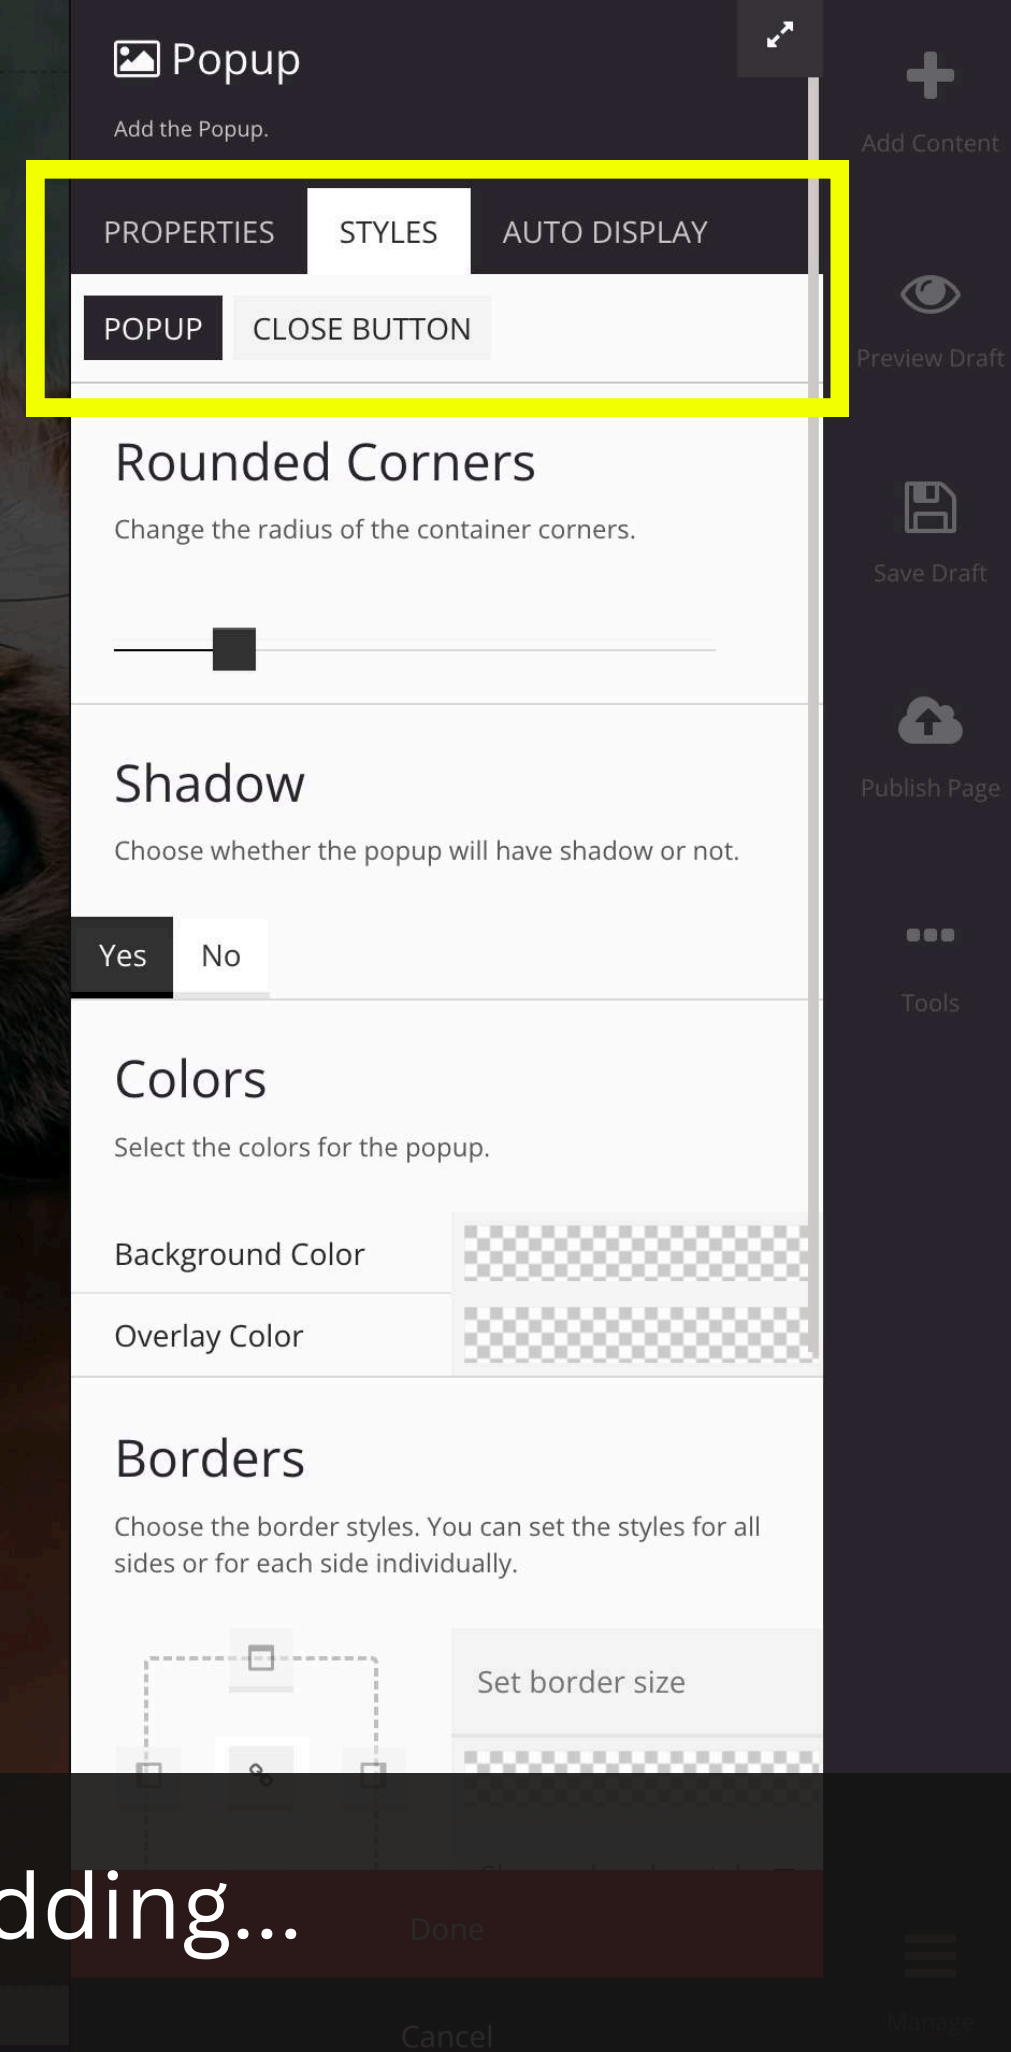

# Furever Friends Rescue

SAVING LIVES SINCE 1992

How to Help

Adopt Don't Shop Popup

Click here to open

Navigate to Styles, then scroll down to remove the preset padding...

**Shadow**  
Choose whether the popup will have shadow or not.